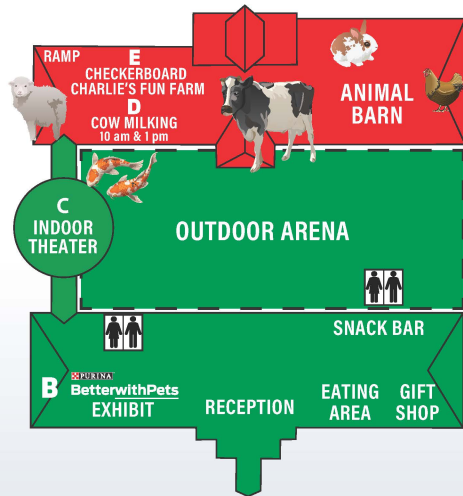

VISITOR CENTER MAP

Daily Hours: 9:30 am – 3:30 pm

www.purinafarms.com

@PurinaFarms

CHICKENtopia

A MAIN PARKING LOT
WAGON RIDES
11 am - 3:30 pm

Pups Play Yard
& Remember
Me Furever
Memorial

Need assistance?
Please call Purina
Farms security at
636-221-1428

Remember Me Furever Memorial - for a suggested donation, pet owners may hang their pet's ID tag on this memorial fence OR purchase a replica tag from the Gift Shop.

Pups Play Yard - let your four-legged friends stretch their paws in this exercise area! Participants must register for a time slot and receive a gate code to enter. [Sign up online!](#)

Daily Activity Schedule

10:00 am	Cow Milking (Animal Barn)D
10:30 am	Incredible Dog ShowG (Incredible Dog Arena)
11:15 am	Magic Show (SAT. & SUN. ONLY)C
11:45 am	Partner Pets Showcase* (Visit with one of our adoptable cats, dogs, or farm animals)
12:30 pm	Farm Friends* (Learn more about one of the resident farm animals)
1:00 pm	Cow Milking (Animal Barn)D
1:30 pm	Incredible Dog ShowG (Incredible Dog Arena)
2:00 pm	Magic Show (SAT. & SUN. ONLY)C

* Location varies, check the Reception Desk for more information

ONGOING

11 am – 3:30 pm	Wagon Rides (Main Parking Lot)A
	Adoptable cats and dogs (Pet Center)F
	Checkerboard Charlie's Fun FarmE (Second floor of the animal barn: rope swings, tunnels, and more!)
	Better With Pets ExhibitB (Visitor Center, no food or drink allowed)
	Indoor Theater.....C