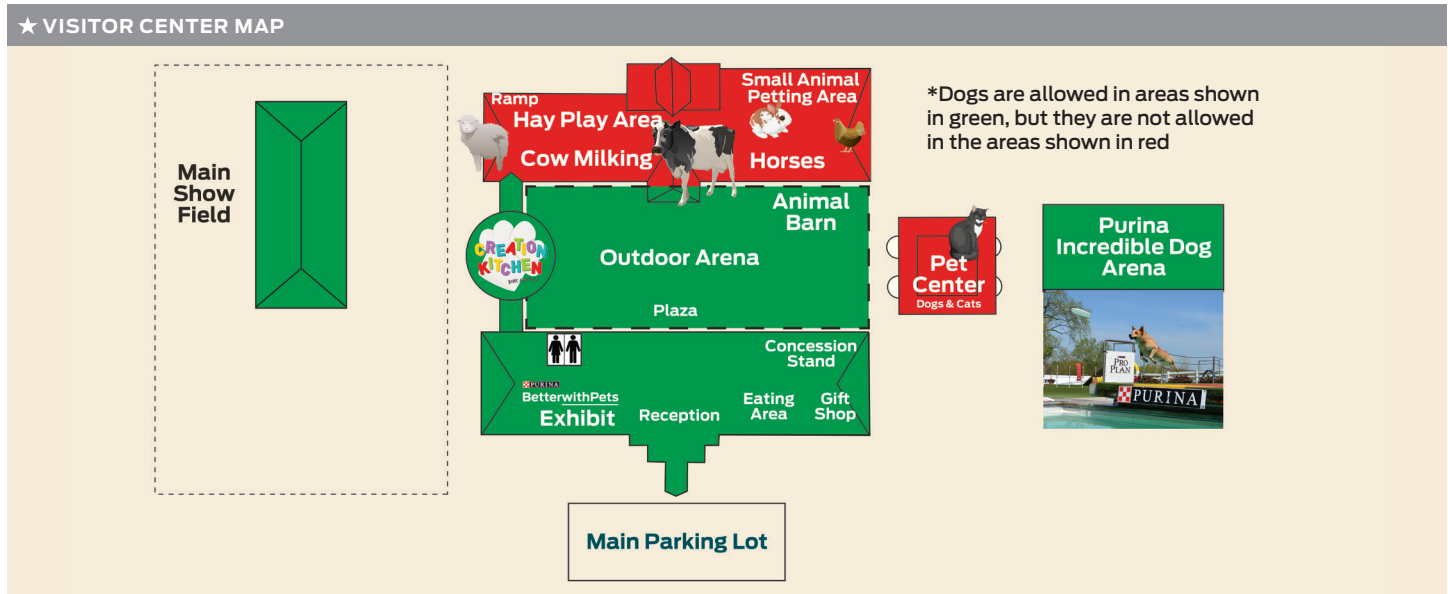

Visitor Center activities (cont'd):

- Hayloft play area
- Kids Creation Play Kitchen
- Concession stand
- Outdoor plaza perfect for enjoying a bite to eat from the concession stand
- Gift shop featuring a variety of collectibles and apparel, as well as pet food and toys
- Trainer Talk with Purina Farms trainers sharing training tips in a smaller group setting (1-2 times daily)
- Interactive exhibits showing why life is better with a pet, fostering a greater understanding of proper pet care and a desire to get more involved in the pet welfare cause

Reservations to the Visitor Center are only required for large groups, field trips or when noted for special events.

Admission and parking are free unless when noted for special events on our online event calendar or posted event flyers at purinafarms.com

5. Catch some high-flying action at The Incredible Dog Arena

Adjacent to our Visitor Center, the Incredible Dog Arena features canine performances of diving dog, agility and flying disc.

- Performances are at 10:30 a.m. and 1:30 p.m. each day the Visitor Center is open (weather permitting).
- Many of the dogs featured in the performances have been adopted from rescues and shelters around the country.

We know you'll have a blast at Purina Farms, making memories to last a lifetime.

See you soon!

Daily Visitor Center Schedule

10:00 am **Cow-milking demonstration** in the Animal Barn

10:30 am **Purina Incredible Dog Show** at the Incredible Dog Arena

12:30 pm **Trainer Talk with a Purina Farms Dog Trainer** intended for pet lovers ages 10 and up in the Animal Barn Hayloft (2nd floor). Presentation followed by Q & A

1:00 pm **Cow-milking demonstration** in the Animal Barn

1:30 pm **Purina Incredible Dog Show** in the Incredible Dog Arena (In case of inclement weather, the show might be moved inside or cancelled)

2:30 pm **Trainer Challenge** at the Pet Center

Ongoing activities:

- **Hayplay Area** - Animal Barn
- **Exhibits**
- **Petting Arena** - Animal Barn
- **Kids Creation Play Kitchen**
- **Wagon Rides** - Main Parking Lot
  10:00 a.m. - 3:00 p.m.

Questions?

Call us Mon-Fri between 9:30 a.m. - 3:30 p.m. at 314-982-3232 and press option 2.

purinafarms.com